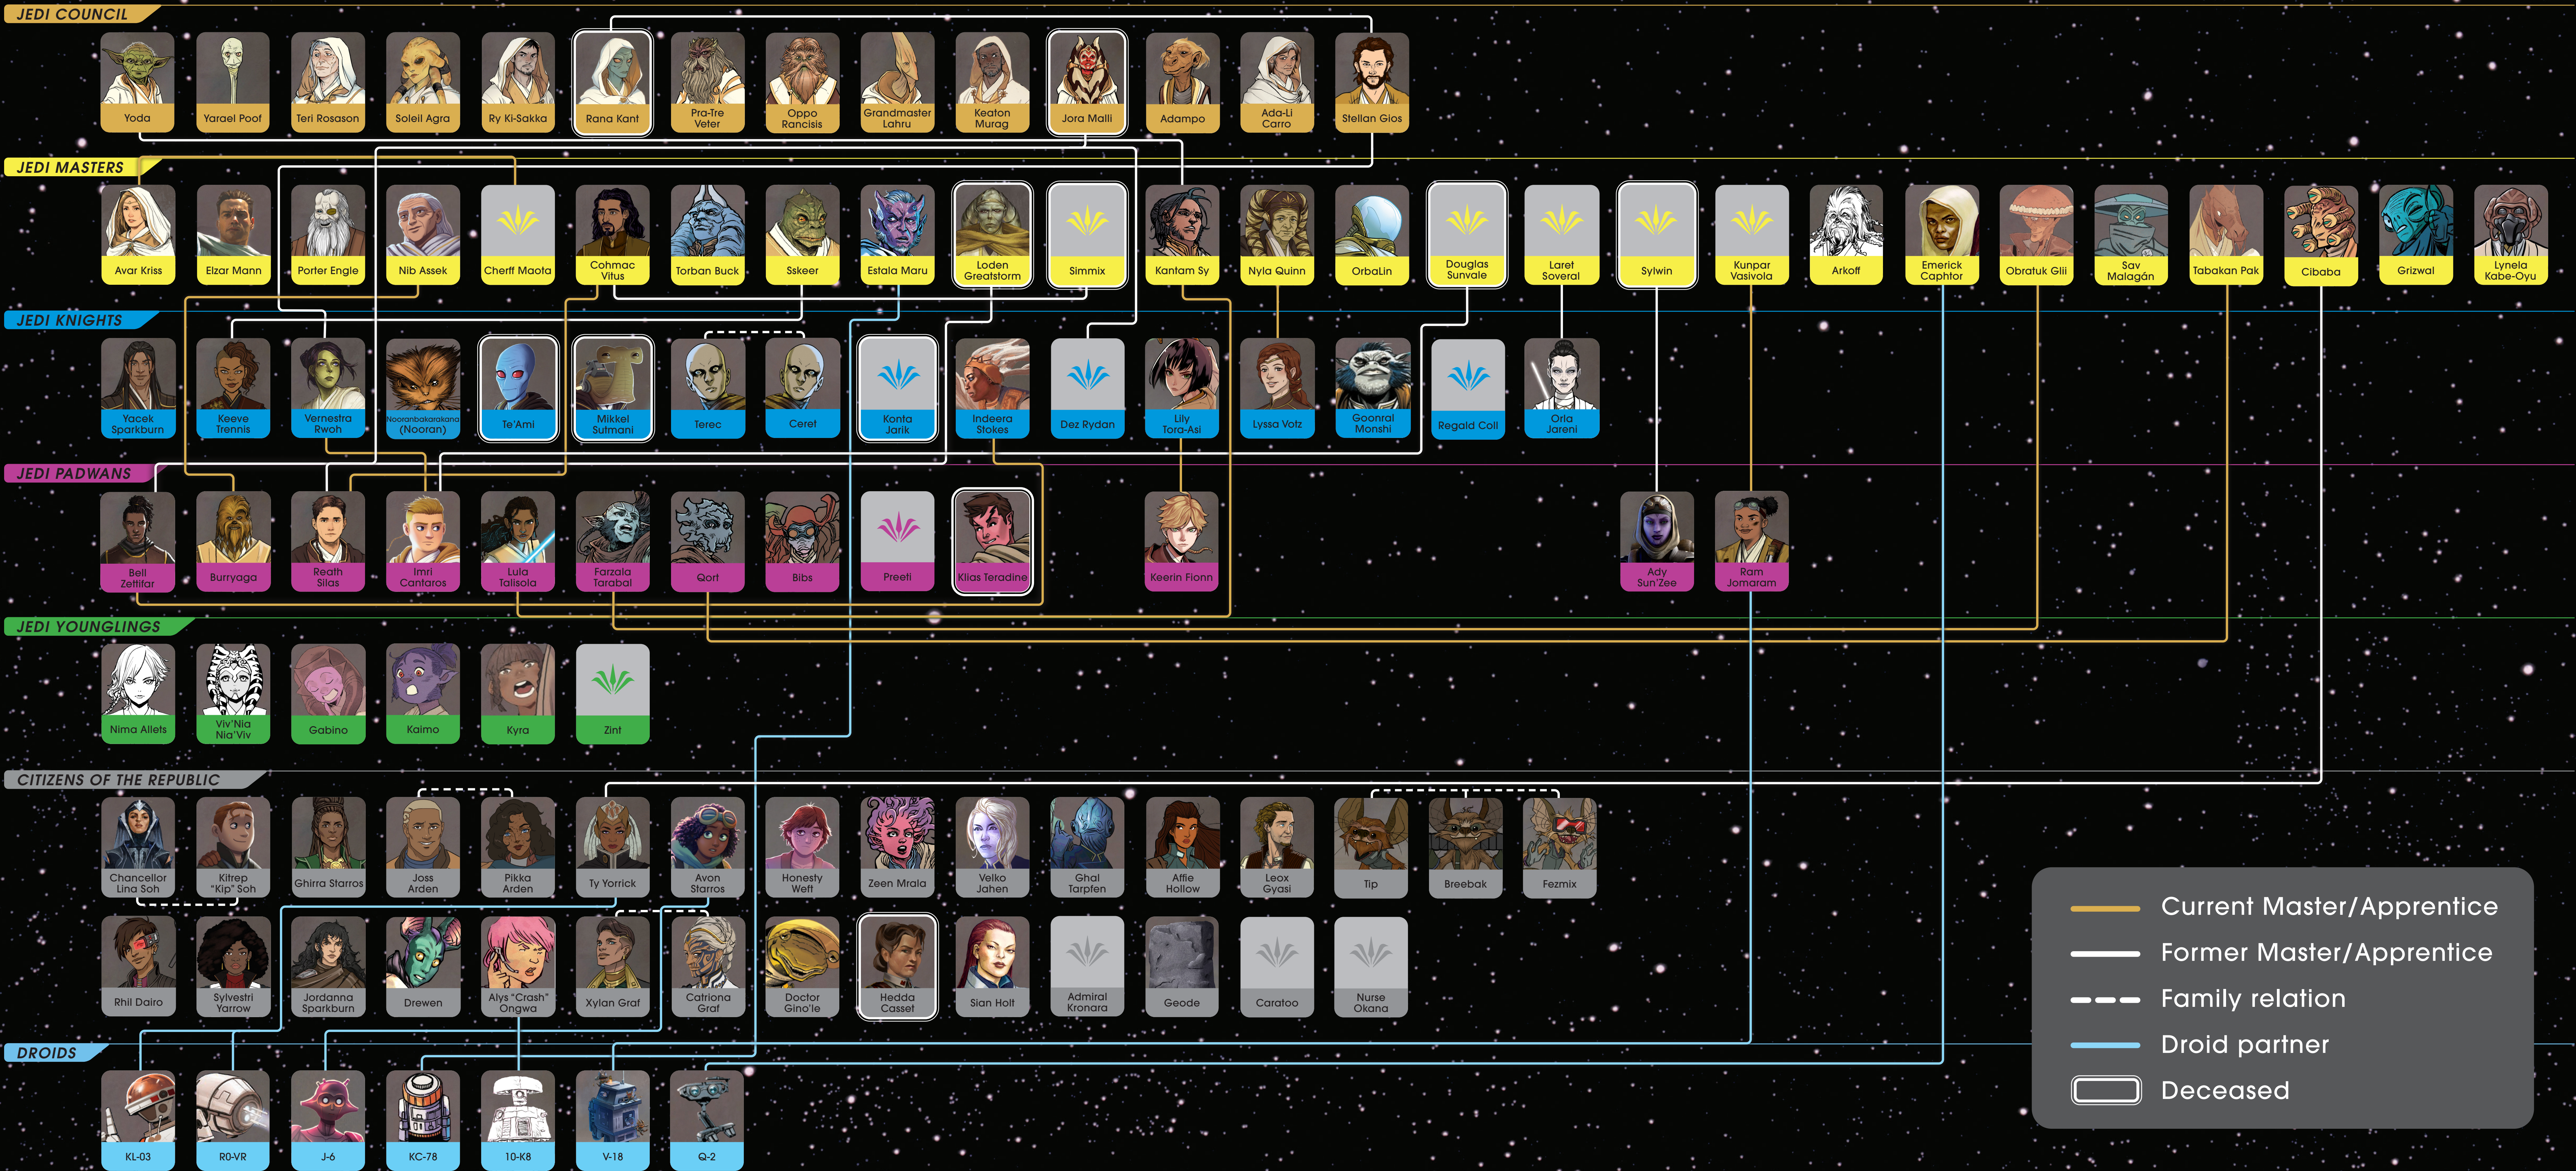

STAR WARS

THE HIGH REPUBLIC

CHARACTER CHART

- Current Master/Apprentice
- Former Master/Apprentice
- - - Family relation
- Droid partner
- ☐ Deceased